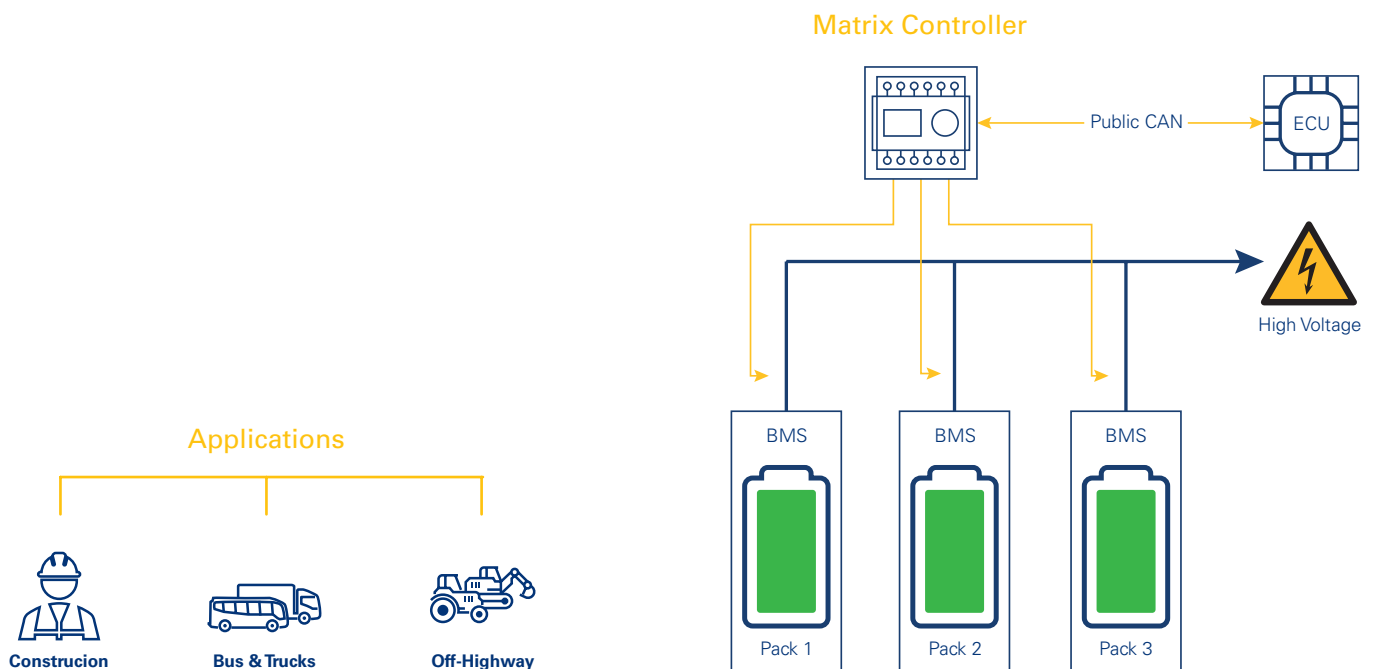

TERRA #11

Status datasheet 01.06.2024

Miba Battery Systems

The TERRA #11 fits into a variety of on- and off-highway applications and serves the aftermarket perfectly with its identical dimensions to existing packs. Our external controller makes it easy to connect multiple packs in parallel. The flat design enables a perfect fit in the most challenging installation spaces.

TECHNICAL DATA

TERRA #11

Energy content	[kWh]	42.7
Voltage - nominal	[V]	648
Dimension (H x W x L)	[mm]	1700 x 700 x 140
Weight	[kg]	256
Discharge - continuous	[A]	115.5
Discharge - peak	[A]	231
Charge - continuous	[A]	99
Charge - peak	[A]	148.5
Battery cooling	[FLEXCOOLER®]	Water / Glycol
Standards and certifications		UN38.3
		ECE R100.3
		ECE R10
		ISO26262 certified BMS

Applications

Miba Battery Systems GmbH, Maximilianstraße 4, 4190 Bad Leonfelden, Austria
batterysystems@miba.com, www.mibabattery.com, +43 7213 20 400